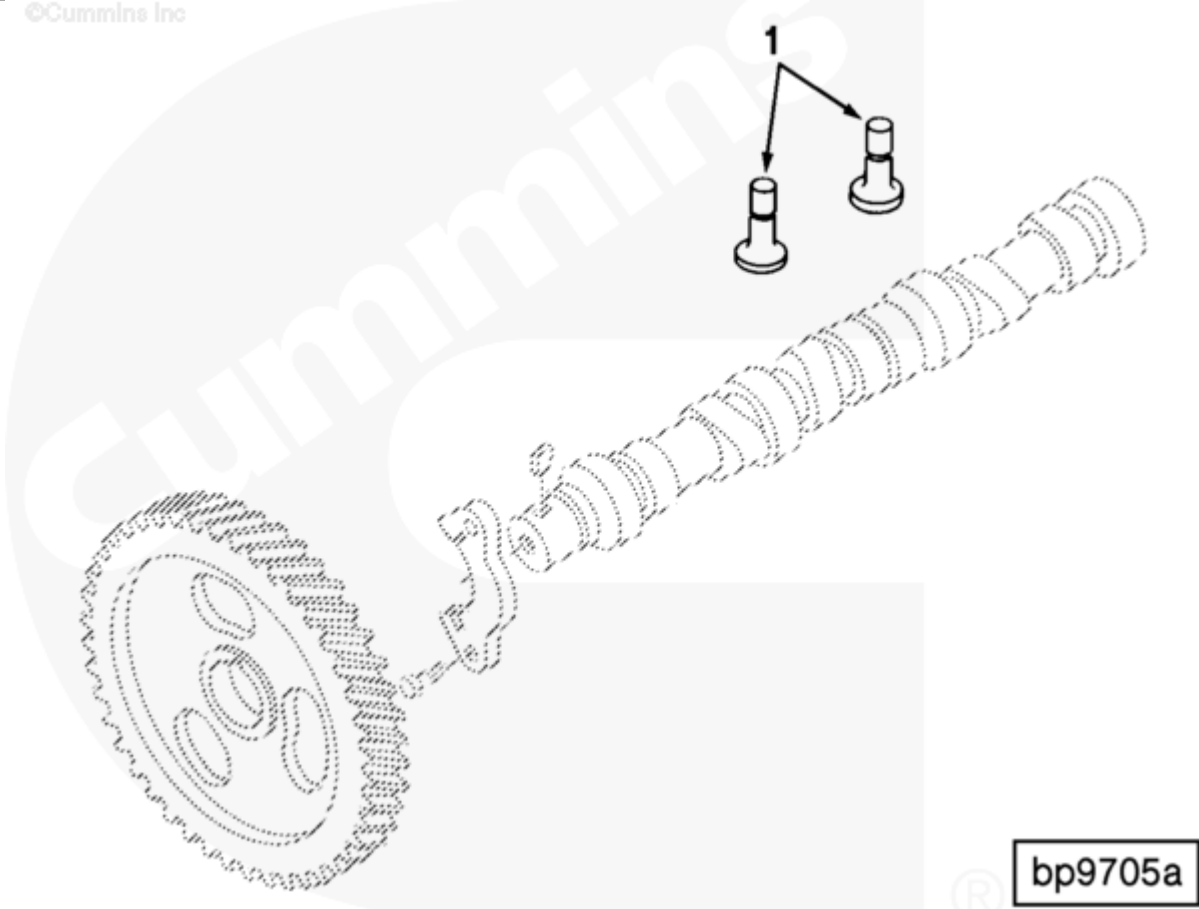

# Parts Catalog - Option Detail

Electronic Parts Catalog - Option Detail				
Option	Group	Graphic	Film Card	Date
BP9705	04.01	bp9705a	T	20-NOV-96
<b>Engines</b>	4B3.9, 6A3.4, 6B5.9, B GAS INTERNATIONAL CM556, B4.5, B4.5 CM2350 B129B, B4.5 CM2350 B146C, B4.5 CM2350 B147B, B4.5 RGT, B4.5S, B5.9 G, B5.9 GAS PLUS CM556, B5.9 LPG, B5.9 LPG PLUS CM556, B6.7 CM2350 B121B, B6.7 CM2350 B135B, B6.7 CM2350 B136C, B6.7 CM2350 B148B, B6.7 G CMOH6.0 B125, B6.7N CM2380 B150B, B6.7S, F3.8 CM2350 F120B, F3.8 CM2350 F128C, F3.8 CM2350 F132B, F3.8 F102, G3.9, G5.9, G5.9 CM558, ISB (CHRYSLER), ISB CM2150, ISB CM2150 E, ISB CM550, ISB CM850, ISB/ISD4.5 CM2150 B119, ISB/ISD4.5 CM2150 SN, ISB/ISD6.7 CM2150 B120, ISB/ISD6.7 CM2150 SN, ISB/ISD6.7 CM2880 B126, ISB3.9 CM2220 B107, ISB4.5 CM2150, ISB5.9G CM2180, ISB6.7 2010 DCX PICKUP, ISB6.7 2013 DCX CHASSIS CAB, ISB6.7 CM2150 SQ, ISB6.7 CM2250, ISB6.7 CM2350 B101, ISB6.7 CM2350 B103, ISB6.7 CM2350 B142, ISB6.7 CM2670 B153B, ISB6.7 G CM2180 B118, ISBE CM2150, ISBE CM800, ISBE2/ISBE3 CM850, ISBE4 CM850, ISD4.5 CM2150, ISD6.7 CM2880 D101, ISF2.8 CM2220, ISF2.8 CM2220 AN, ISF2.8 CM2220 EC, ISF2.8 CM2220 ECF2, ISF2.8 CM2220 F101, ISF2.8 CM2220 F117, ISF2.8 CM2220 F122, ISF2.8 CM2220 F126, ISF2.8 CM2220 F129, ISF2.8 CM2220 IAN, ISF3.8 CM2220, ISF3.8 CM2220 AN, ISF3.8 CM2220 F103, ISF3.8 CM2220 F110, ISF3.8 CM2220 F116, ISF3.8 CM2220 F134B, ISF3.8 CM2220 IAN, ISF3.8 CM2350 F109, ISF4.5 CM2220 F123, ISG11 CM2880 G106, ISG11 CM2880 G108, ISG12 CM2880 G107, ISG12 CM2880 G109, ISG12 G CMOH6.0 G111, QSB3.9 30 CM550, QSB3.9 CM2880 B138, QSB4.5 30 CM550, QSB4.5 CM2150 B108, QSB4.5 CM2250 B131, QSB4.5 CM2250 EC, QSB4.5 CM2350 B106, QSB4.5 CM2350 B122			

bp9705a

SMALL | MEDIUM | LARGE

Cart	Ref No	Part Number	Part Description	Required	Remarks

View My Cart

		<a href="#">BP9705</a>	Cam Follower		<a href="#">Camfollower Cover...(More)</a>
					Engine Family: B Series
					Cylinders: 4
<input type="checkbox"/>	1	<a href="#">3931623</a>	Valve Tappet	8	